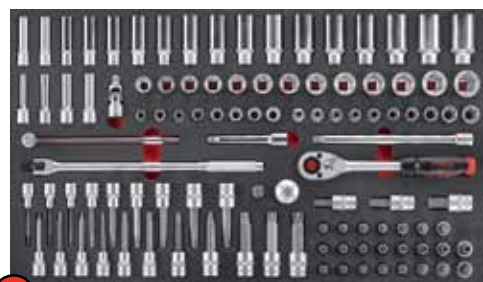

dimensions. L 95 cm x B 50 cm x H103 cm

*Can you feel the "Force"*

**1** FOR F32031 1/4"-3/8" combinatieset 203dlg

**5** FOR F5522 sleutelset 63dlg

**2** FOR F41062 doppenset 1/2" 106dlg

**6** FOR F6342 doppenset 3/4" 34 dlg 17-50mm