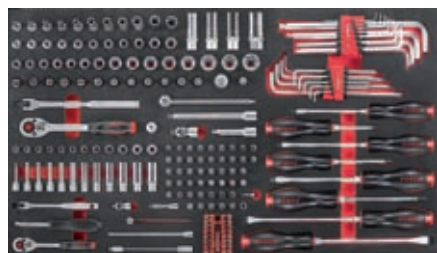

Can you feel the "Force"

1 FOR F32031 1/4"-3/8" combinatieset 203dlg