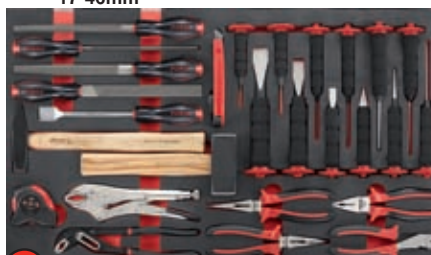

5 FOR F5522 sleutelset 63dlg

2 FOR F41062 doppenset 1/2" 106dlg

6 FOR F6342 doppenset 3/4" 34 dlg 17-50mm

3 FOR F41001 slagdoppenset 1/2" 100 dlg

7 FOR F6431 slagdoppenset 3/4" 43dlg 17-46mm

4 FOR F5422 sleutelset 42 dlg 6-38mm